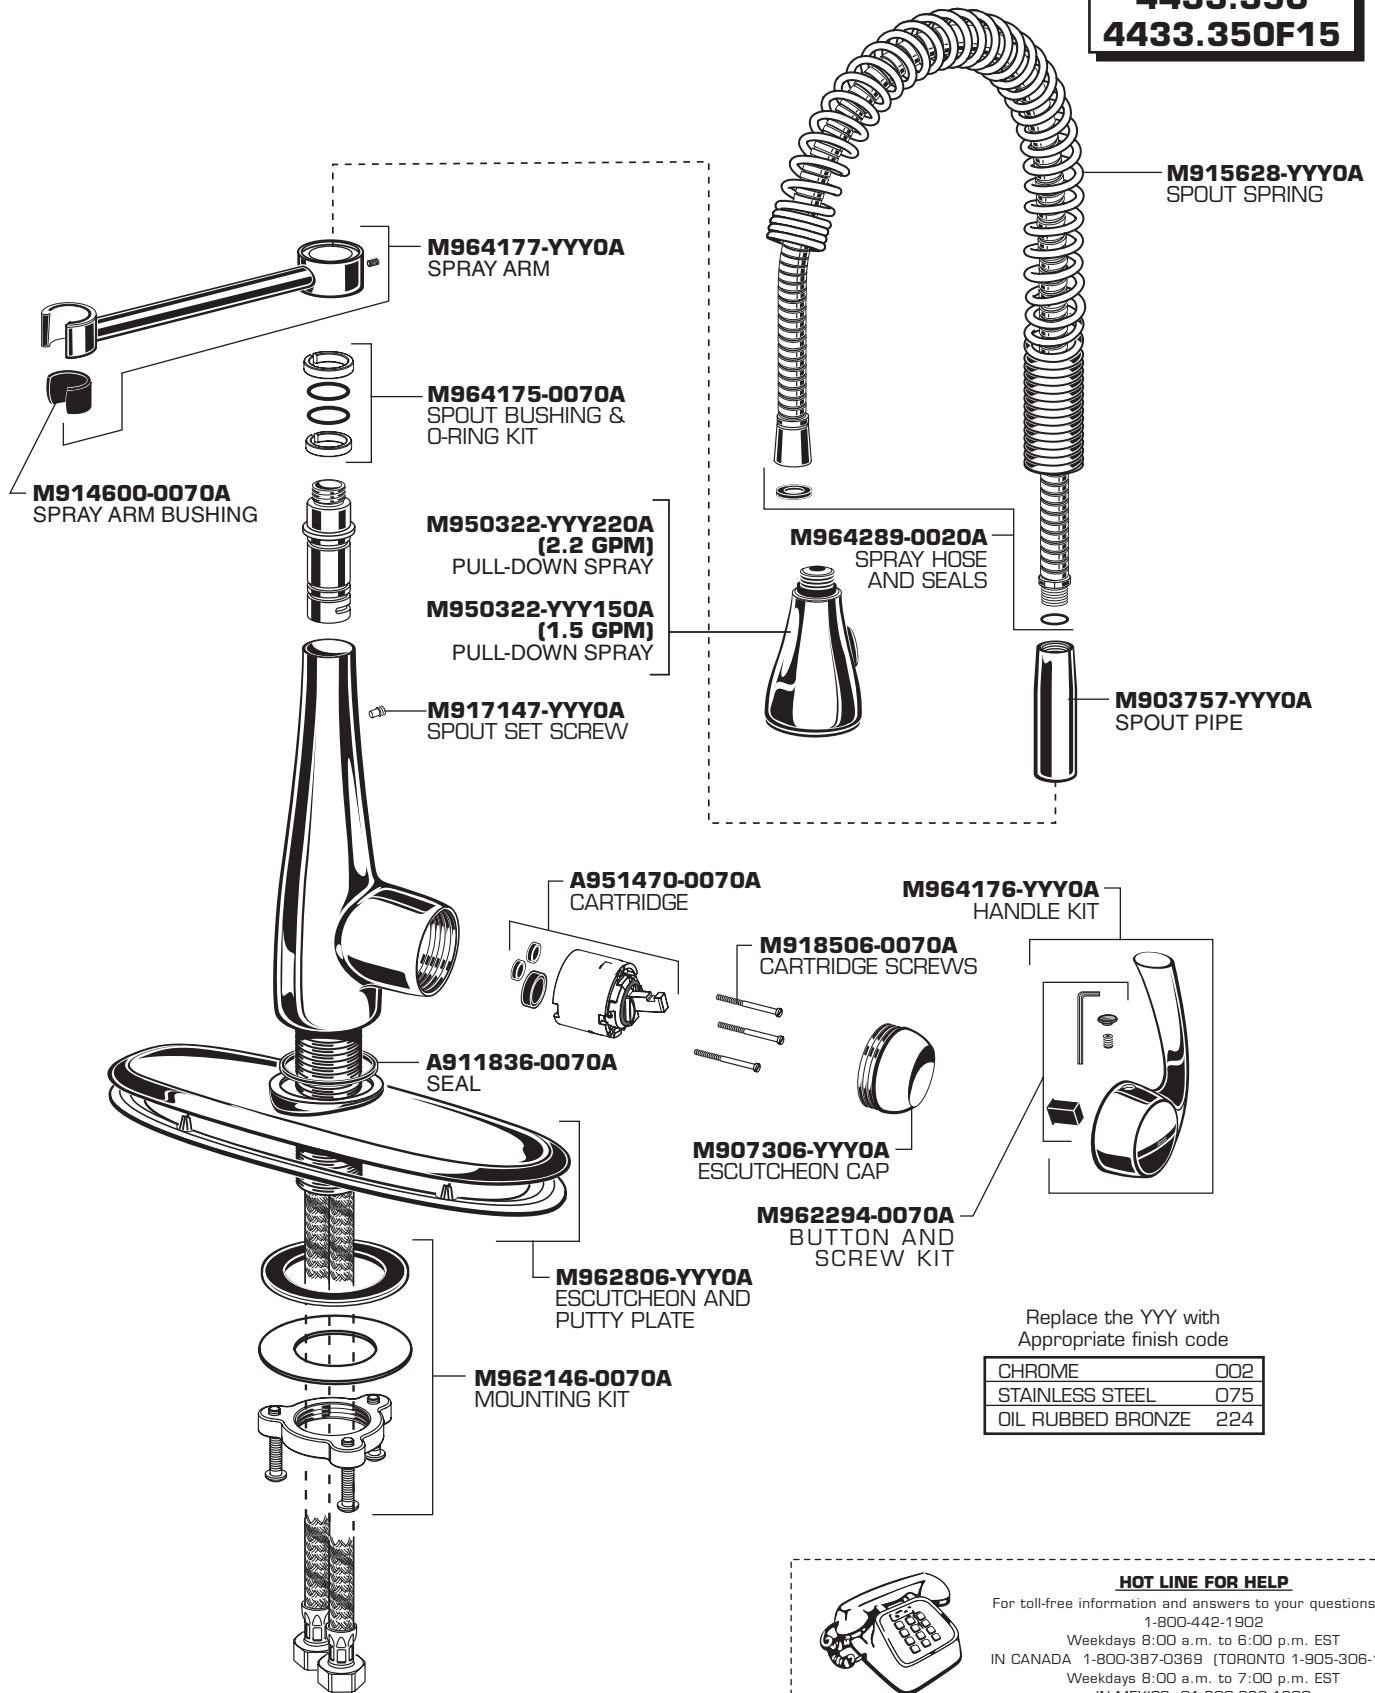

American Standard

QUINCE™
SINGLE LEVER
SEMI-PROFESSIONAL
KITCHEN FAUCET

MODEL NUMBER

4433.350
4433.350F15

HOT LINE FOR HELP

For toll-free information and answers to your questions, call:
 1-800-442-1902
 Weekdays 8:00 a.m. to 6:00 p.m. EST
 IN CANADA 1-800-387-0369 (TORONTO 1-905-306-1093)
 Weekdays 8:00 a.m. to 7:00 p.m. EST
 IN MEXICO 01-800-839-1200