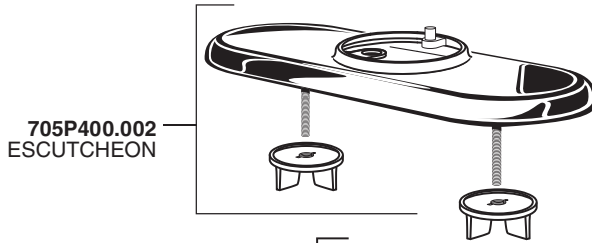

American Standard

Appropriate finish code

CHROME 002

SELECTRONIC® Integrated Faucet with Above-Deck Mixing

MODEL NUMBERS

705X.105	705X.205
705X.115	705X.215

PART OF **LIXIL**

HOT LINE FOR HELP