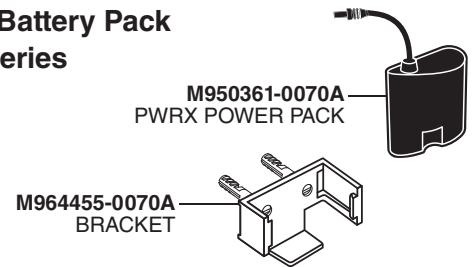

PWRX Battery Pack 7053. Series