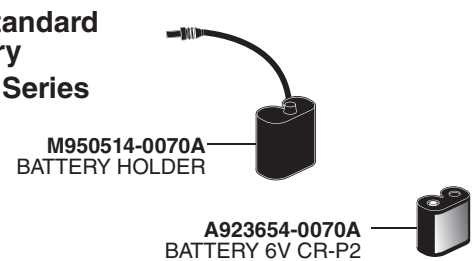

DC Standard Battery 7055. Series