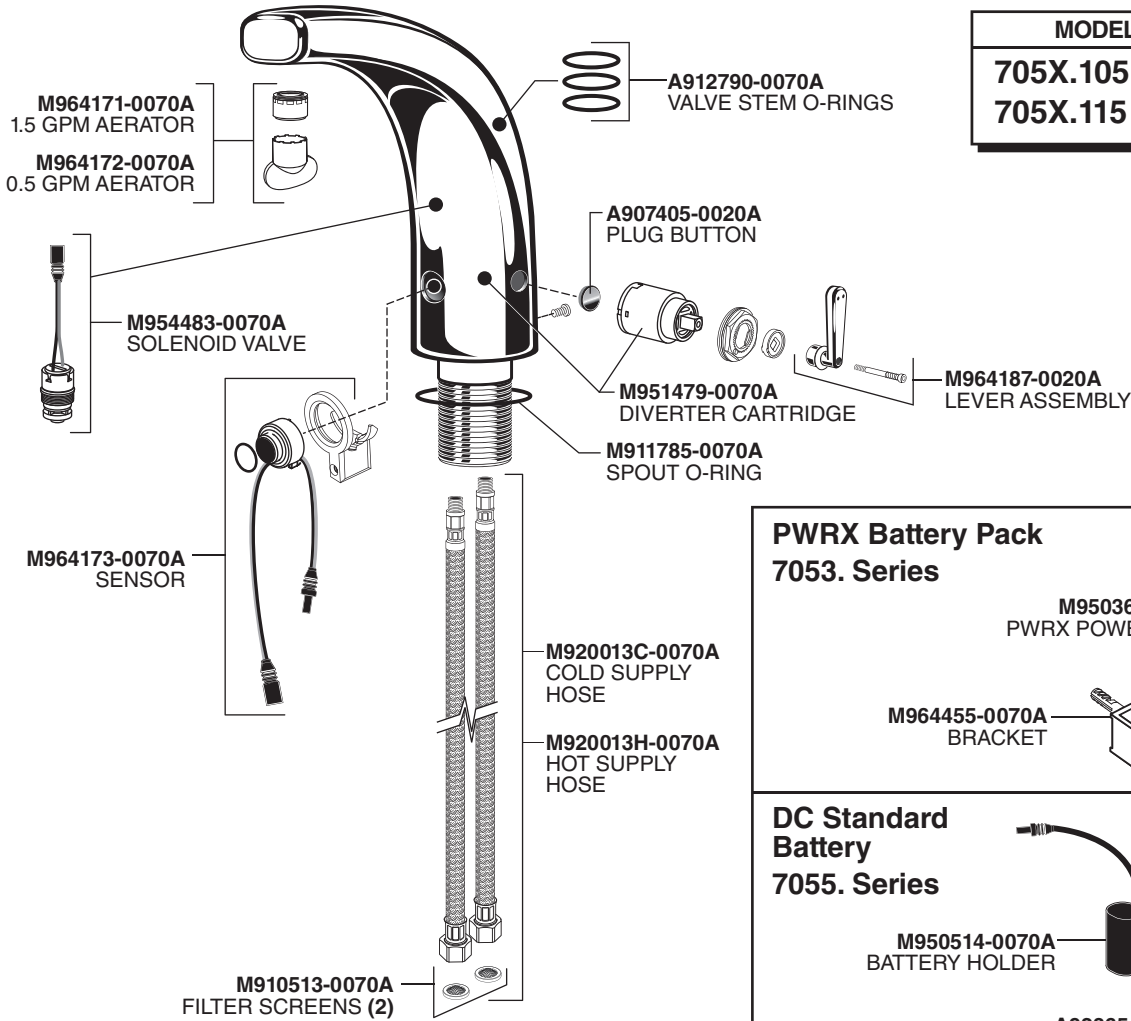

American Standard

Appropriate finish code

CHROME 002

SELECTRONIC® Integrated Faucet with Above-Deck Mixing

MODEL NUMBERS

705X.105	705X.205
705X.115	705X.215

PART OF **LIXIL**

HOT LINE FOR HELP