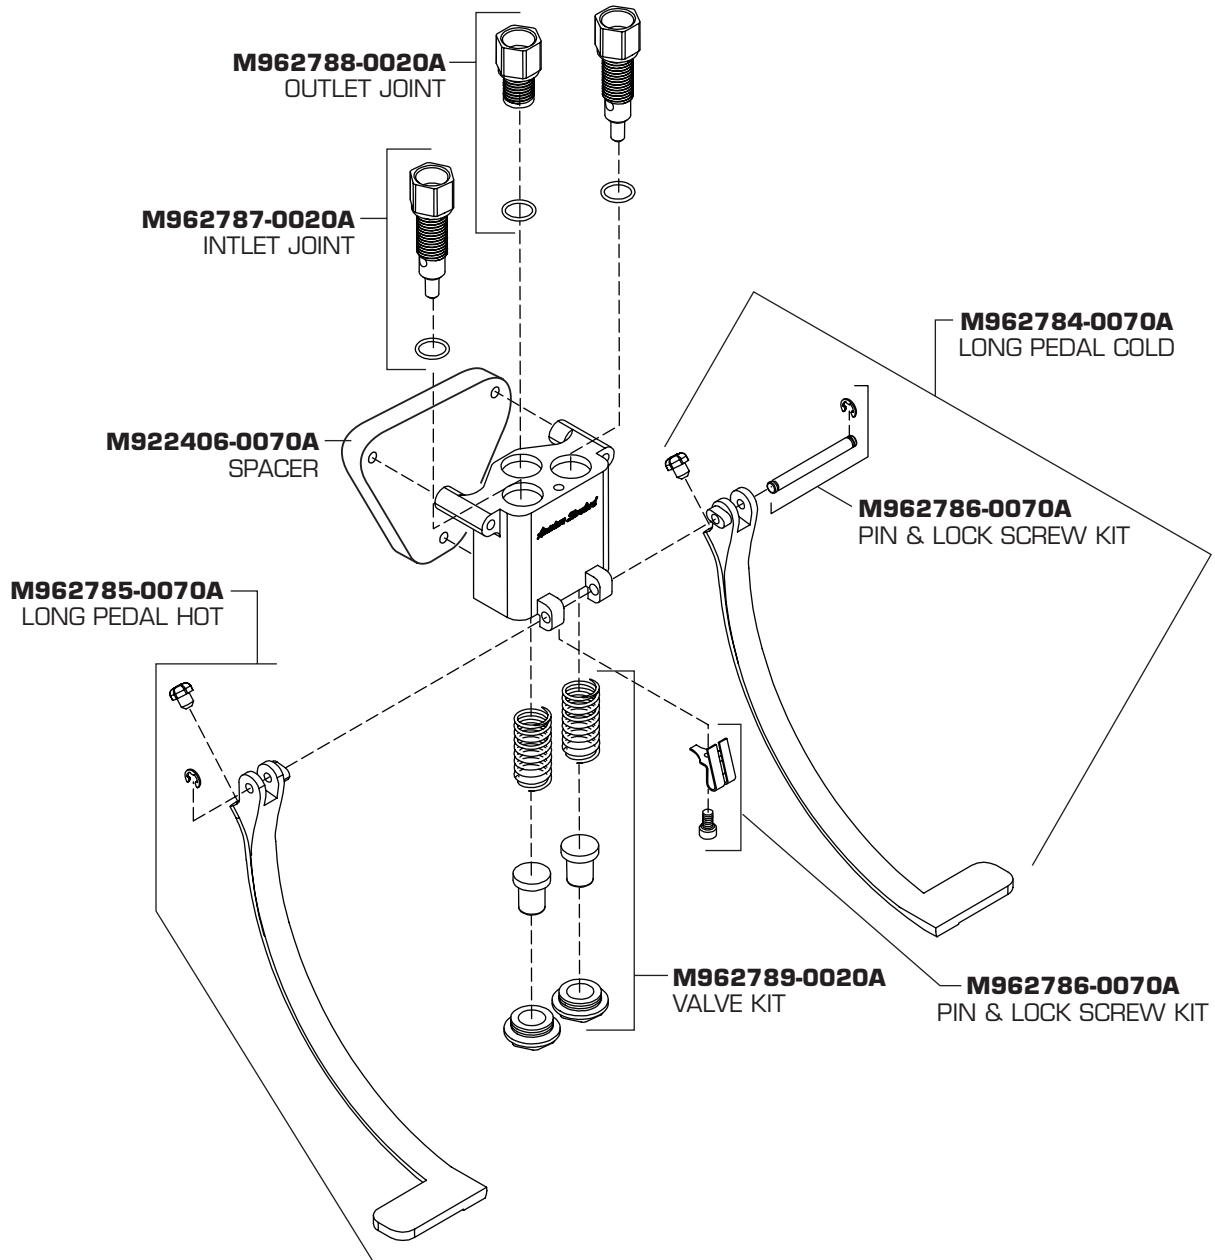

American Standard

**WALL MOUNT DOUBLE
PEDAL VALVE
WITH LONG PEDAL**

MODEL NUMBER

7679.112

HOT LINE FOR HELP

For toll-free information and answers to your questions, call:

1 (800) 442-1902

Weekdays 8:00 a.m. to 6:00 p.m. EST