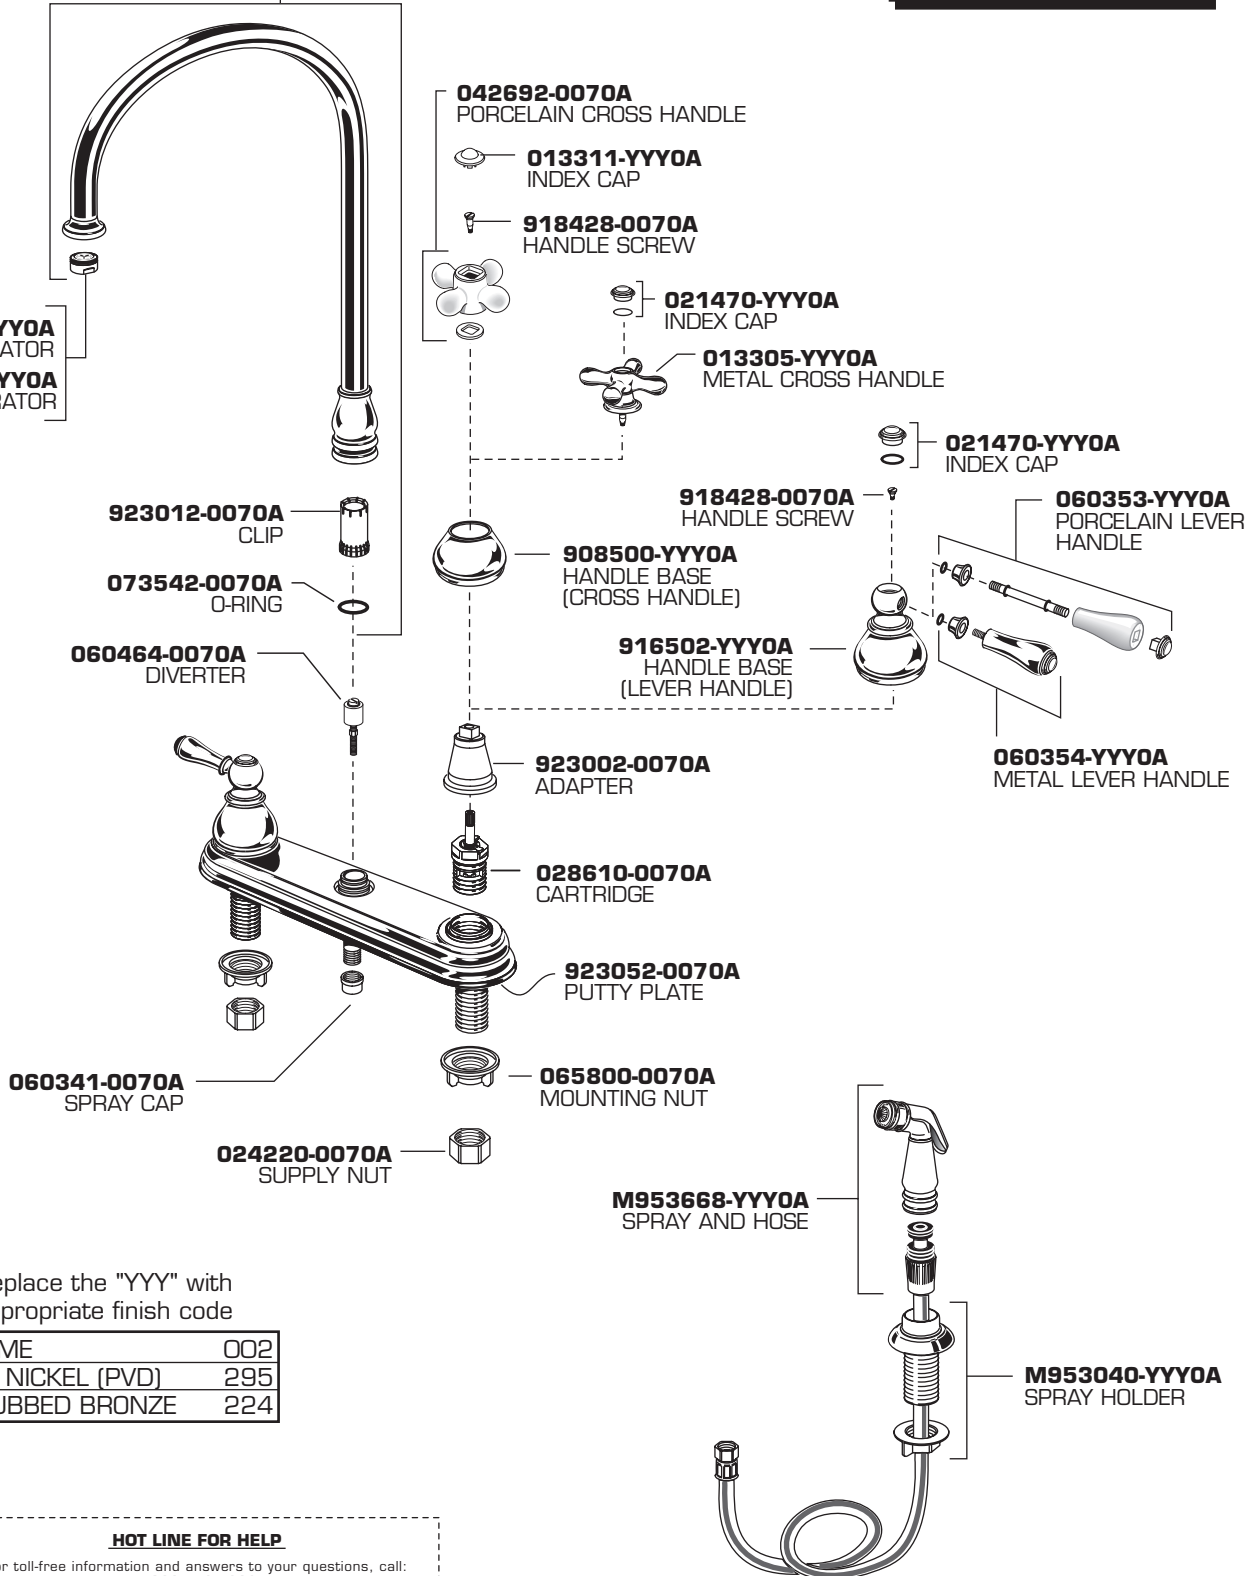

4771.732
4771.732F15

060469-YYY220A (2.2 GPM)
SPOUT KITw/O-RING

060469-YYY150A (1.5 GPM)
SPOUT KITw/O-RING

066070-YYY0A
(2.2 GPM) AERATOR

M922881-YYY0A
(1.5 GPM) AERATOR

Replace the "YYY" with appropriate finish code

CHROME	002
SATIN NICKEL (PVD)	295
OIL RUBBED BRONZE	224

HOT LINE FOR HELP

For toll-free information and answers to your questions, call:
1-800-442-1902
Weekdays 9:00 a.m. to 6:00 p.m. EST
IN CANADA 1-800-387-0389 (TORONTO 1-905-306-1093)
Weekdays 8:00 a.m. to 7:00 p.m. EST
IN MEXICO 01-800-839-12-00