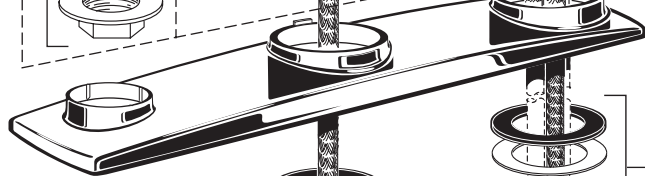

**M962723-0070A**  
 SOAP DISH

**M962724-YYY0A**  
 SOAP DISH HOLDER

**M907305-YYY0A**  
 CARTRIDGE COVER

**M918521-0070A**  
 CARTRIDGE SCREWS

**A951470-0070A**  
 CARTRIDGE

Replace the "YYY" with  
 appropriate finish code

CHROME	002
STAINLESS STEEL	075

**M962725-YYY0A**  
 ESCUTCHEON KIT  
 (4101.350)

**M962726-YYY0A**  
 ESCUTCHEON KIT  
 WITH PUTTY PLATE  
 (4101.351)

**M962146-0070A**  
 MOUNTING KIT

**M964395-0070A**  
 WEIGHTS