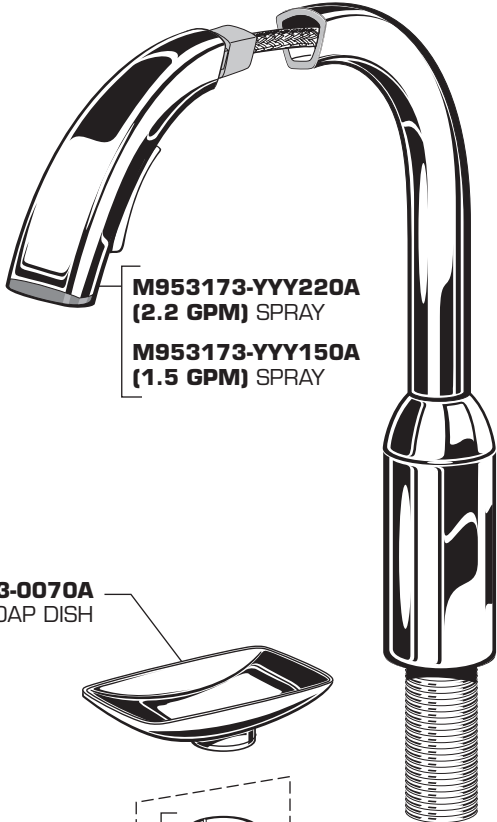

**ARCH™**  
**HI-FLOW PULL-OUT**  
**KITCHEN FAUCET**  
**MODEL NUMBERS**

**4101.350**  
**4101.350F15**  
**4101.351**

**M962717-YYY0A**  
 HANDLE KIT

**M962496-0070A**  
 BUTTON AND  
 SCREW KIT

**M953173-YYY220A**  
 (2.2 GPM) SPRAY  
**M953173-YYY150A**  
 (1.5 GPM) SPRAY

**M962723-0070A**  
 SOAP DISH

**M962724-YYY0A**  
 SOAP DISH HOLDER

**M907305-YYY0A**  
 CARTRIDGE COVER

**M918521-0070A**  
 CARTRIDGE SCREWS

**A951470-0070A**  
 CARTRIDGE

Replace the "YYY" with  
 appropriate finish code