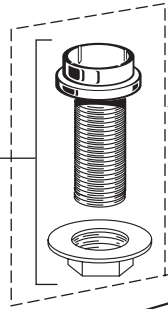

**ARCH™**  
**HI-FLOW PULL-OUT**  
**KITCHEN FAUCET**  
**MODEL NUMBERS**

**4101.350**  
**4101.350F15**  
**4101.351**

**M962717-YYY0A**  
 HANDLE KIT

**M962496-0070A**  
 BUTTON AND  
 SCREW KIT

**M953173-YYY220A**  
 (2.2 GPM) SPRAY  
**M953173-YYY150A**  
 (1.5 GPM) SPRAY

**M962723-0070A**  
 SOAP DISH

**M962724-YYY0A**  
 SOAP DISH HOLDER

**M907305-YYY0A**  
 CARTRIDGE COVER

**M918521-0070A**  
 CARTRIDGE SCREWS

**A951470-0070A**  
 CARTRIDGE

Replace the "YYY" with  
 appropriate finish code

CHROME	002
STAINLESS STEEL	075

**M962725-YYY0A**  
 ESCUTCHEON KIT  
 (4101.350)

**M962726-YYY0A**  
 ESCUTCHEON KIT  
 WITH PUTTY PLATE  
 (4101.351)

**M962146-0070A**  
 MOUNTING KIT

**M964395-0070A**  
 WEIGHTS