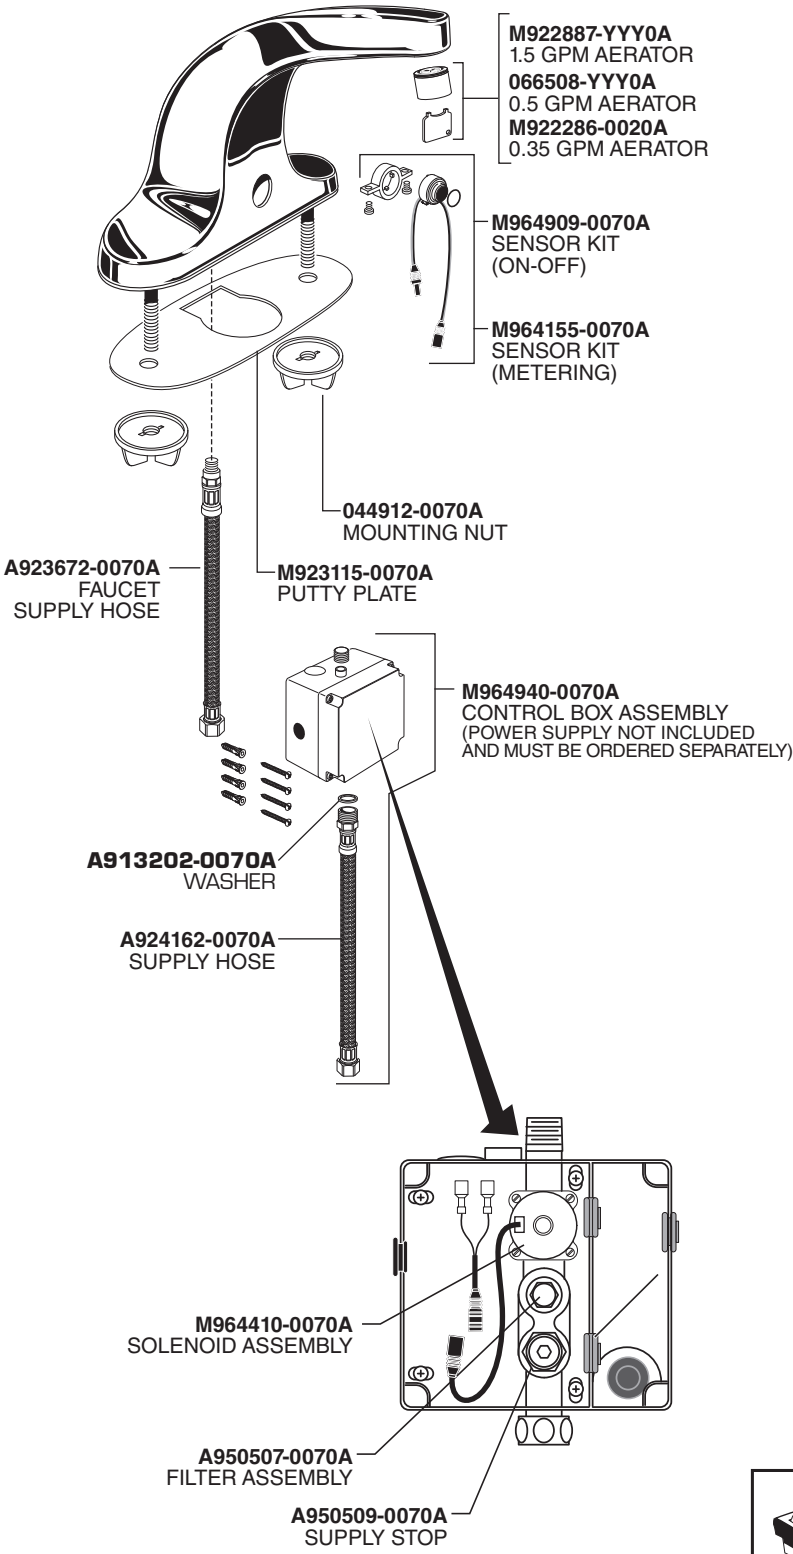

American Standard

SELECTRONIC®
Innsbrook Lavatory
Proximity Faucet

MODEL NUMBERS
605X.202
605X.204
605X.205

DC Long Life Power Pack
6053.193

M950510-0070A
27" EXTENSION CABLE
M950361-0070A
LONG LIFE BATTERY

DC Standard Battery
6055.193

M950510-0070A
27" EXTENSION CABLE
M950514-0070A
BATTERY HOLDER
A923654-0070A
BATTERY 6V CR-P2

AC Plug-in
6056.193

M950510-0070A
27" EXTENSION CABLE
M950338-0070A
POWER SUPPLY

AC Hardwire
6059.193

M950510-0070A
27" EXTENSION CABLE
M950520-0070A
POWER SUPPLY
M950511-0070A
10' EXTENSION
M950512-0070A
Y-ADAPTER

AC Multi
6057.193

M950510-0070A
27" EXTENSION CABLE
M950511-0070A
10' EXTENSION
M950512-0070A
Y-ADAPTER