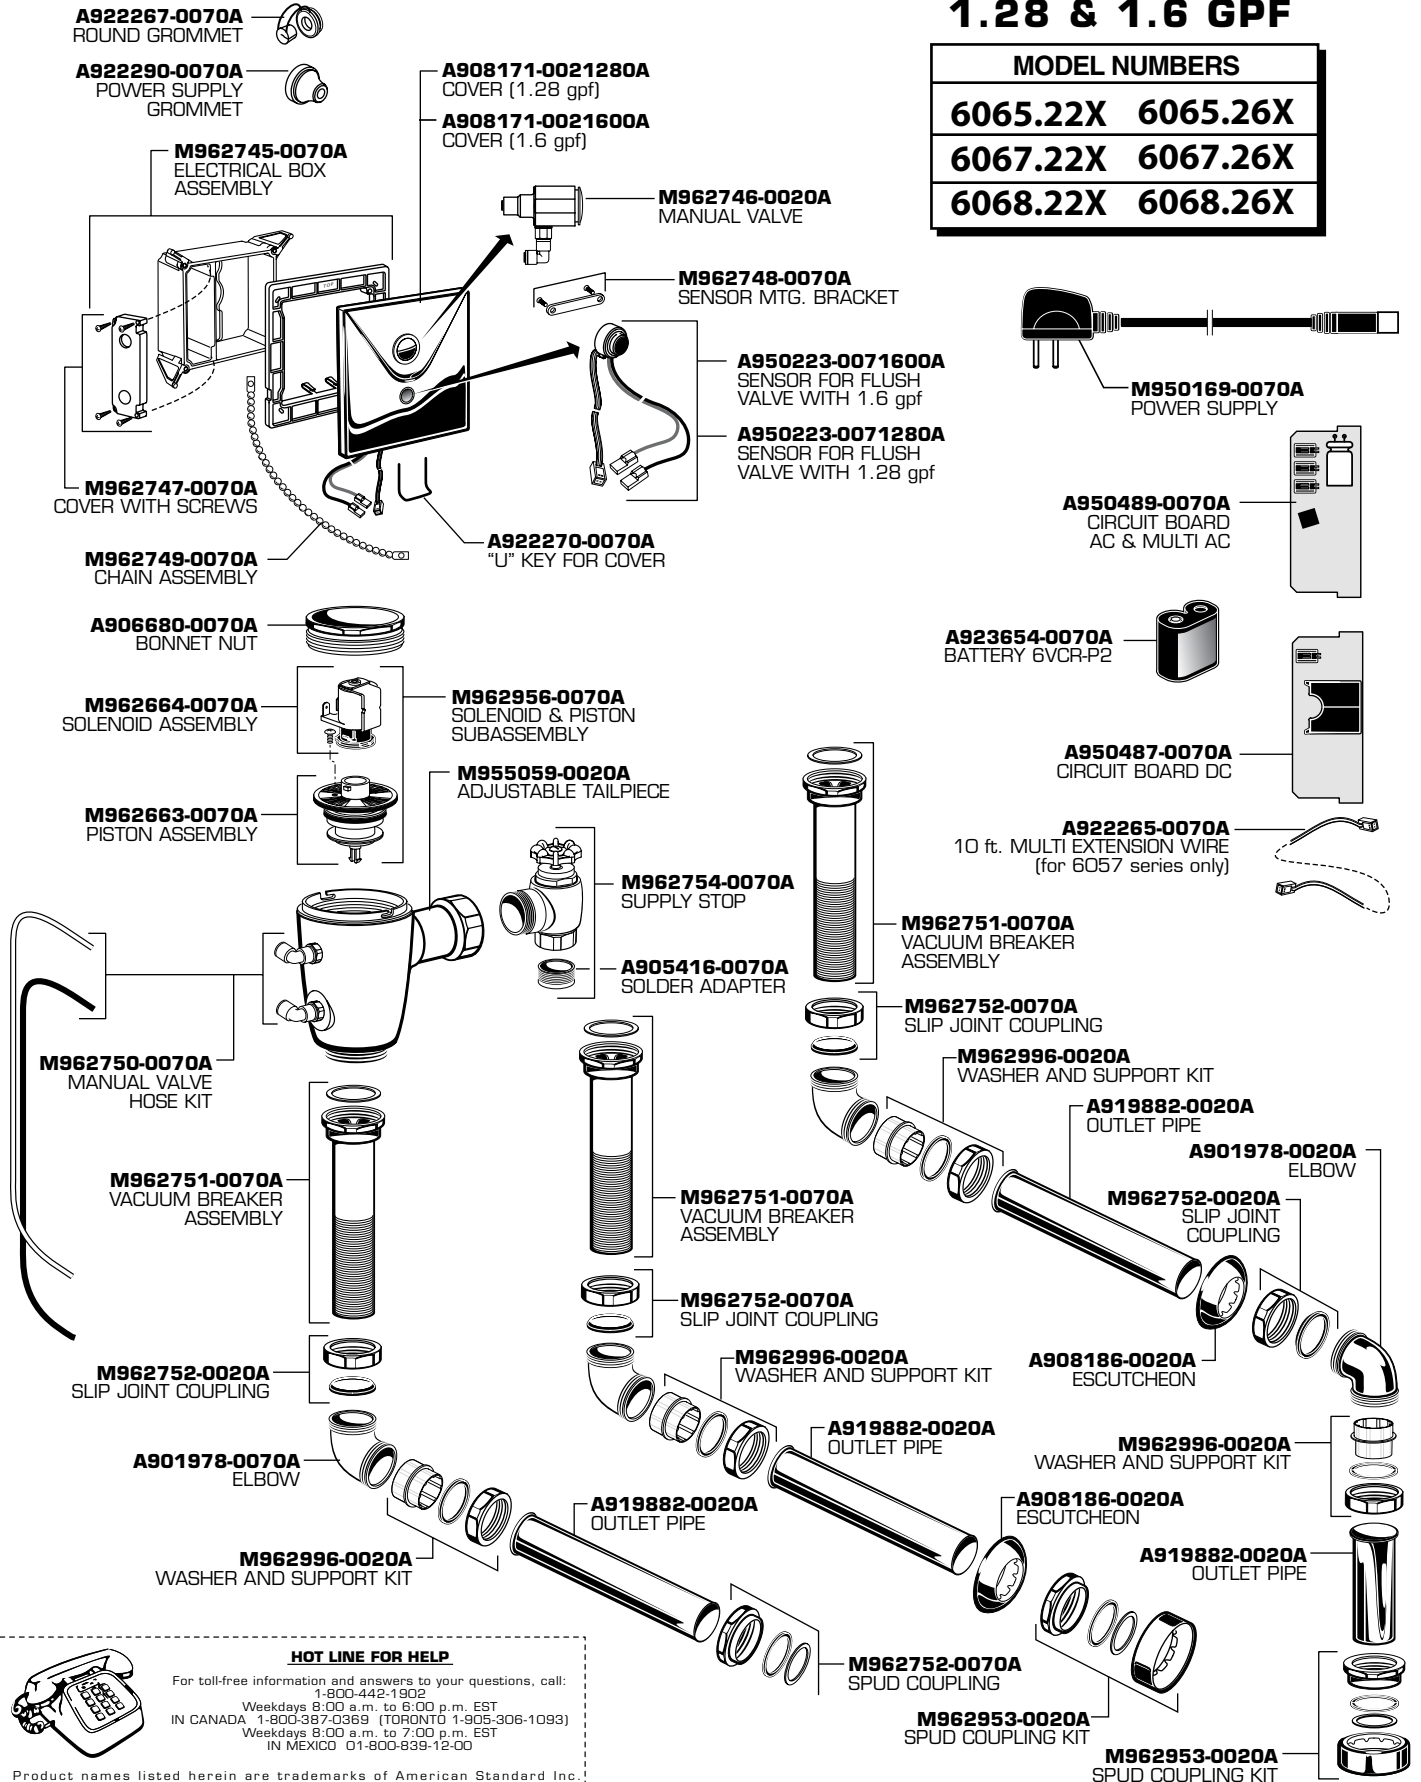

American Standard

SELECTRONIC™ PROXIMITY TOILET CONCEALED FLUSH VALVE 1.28 & 1.6 GPF

MODEL NUMBERS

6065.22X	6065.26X
6067.22X	6067.26X
6068.22X	6068.26X

HOT LINE FOR HELP

For toll-free information and answers to your questions, call:
1-800-442-1902
Weekdays 8:00 a.m. to 6:00 p.m. EST
IN CANADA 1-800-387-0369 (TORONTO 1-905-306-1093)
Weekdays 8:00 a.m. to 7:00 p.m. EST
IN MEXICO 01-800-639-12-00