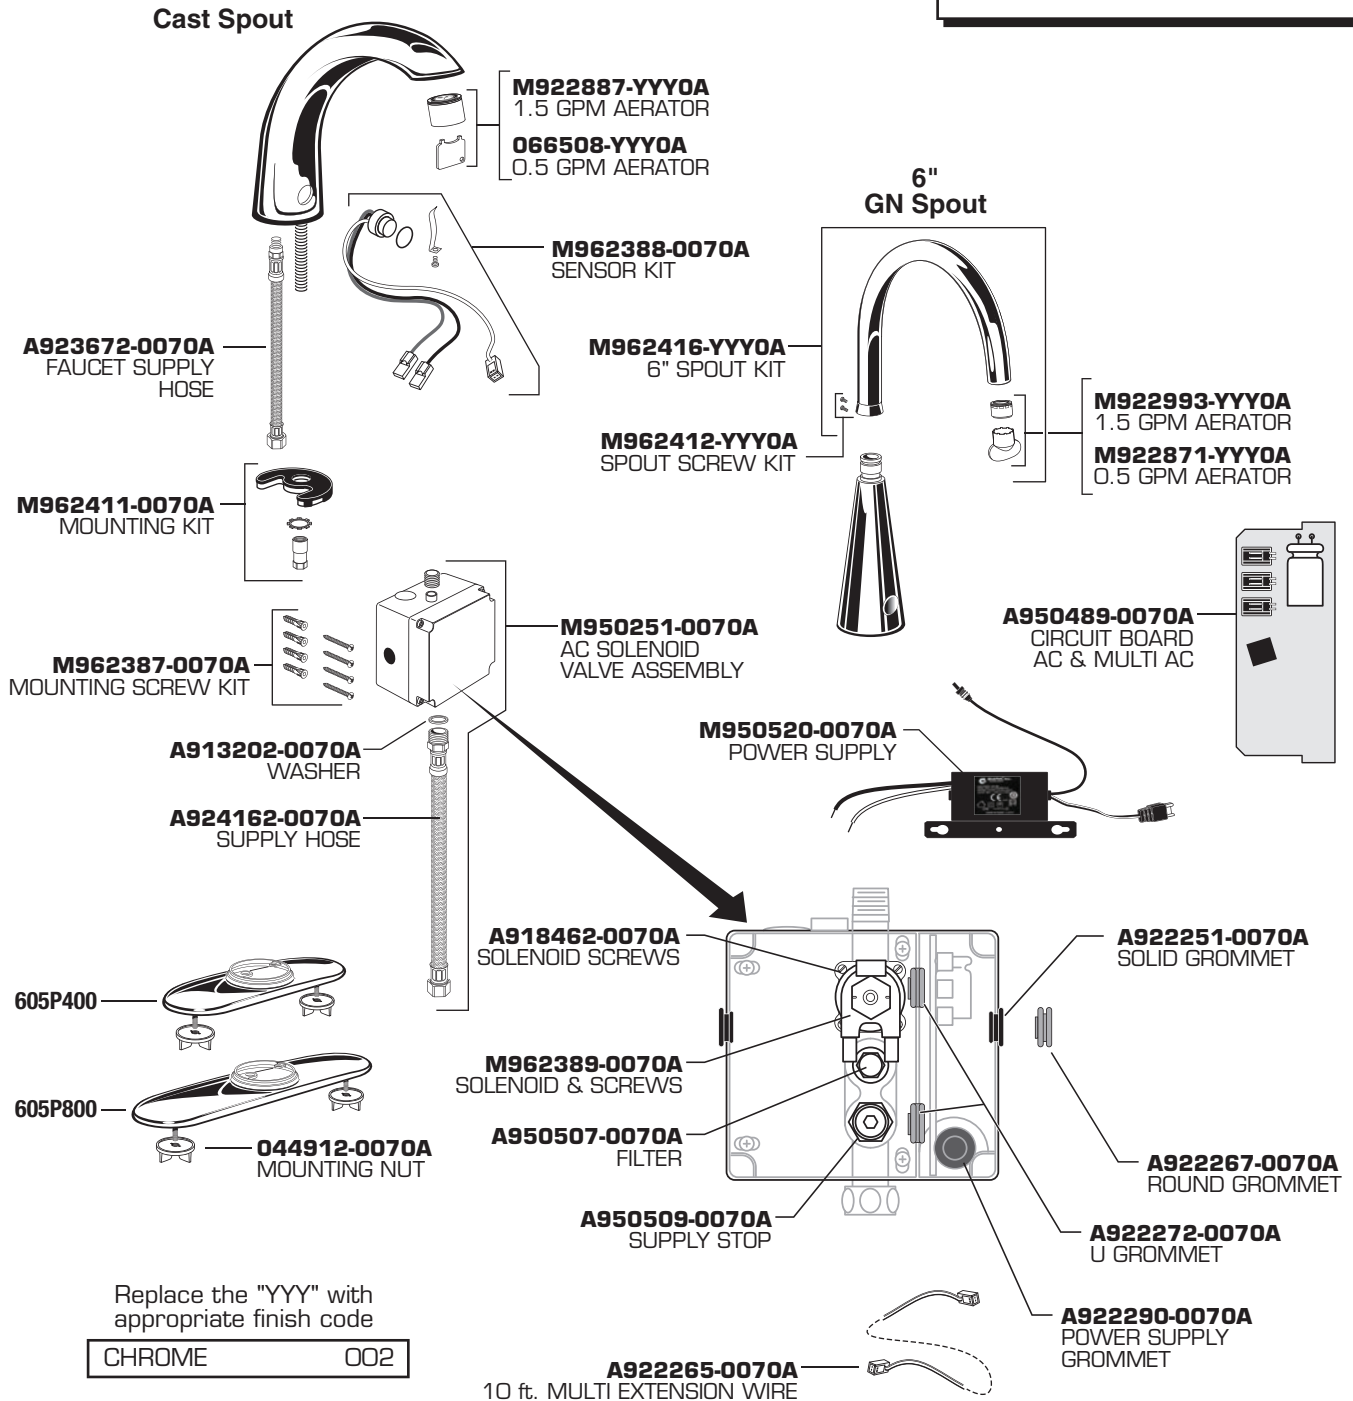

PRODUCT NUMBERS

Cast Spout	6" GN Spout
6059.102	6059.163
6059.105	6059.165

Replace the "YYY" with appropriate finish code

CHROME	002
--------	-----

HOT LINE FOR HELP
For toll-free information and answers to your questions, call:
1 (800) 442-1902
Weekdays 8:00 a.m. to 8:00 p.m. EST